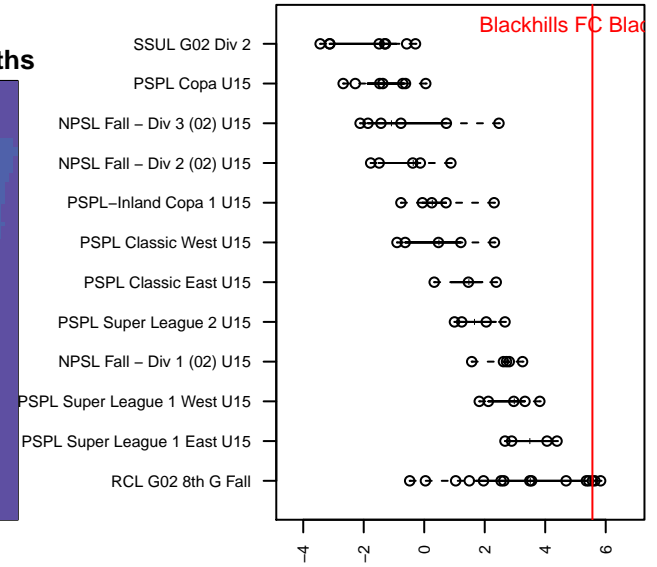

## Blackhills FC Black G02

Blackhills FC  
 Olympia, WA  
 G02 total strength=1754  
 attack=32.86 defense=22.64  
 fall league = RCL G02 8th G Fall  
 spr league = Win RCL G02 Div 2

alt names used:  
 Blackhills FC 8 G02  
 BLACKHILLS FC G 02 BLACK A (WA)  
 Blackhills FC G02 Black A  
 Blackhills FC G02 Black  
 Blackhills FC G02 Black A  
 Blackhills FC G02 Black A

Venues played:  
 2016 Capital Cup GU15  
 2016 Nike Crossfire Challenge Super Group U'  
 2016 Pacific Coast Challenge U15-16  
 2016 RCL G02 8th G Fall  
 2016 Win RCL G02 Div 2  
 2016 WYS Championship G02

**attack and defense variance (black dot)  
relative to other teams  
and top 10 in region**

**attack and defense rating  
relative to others at age  
and all opponents in last 13 months**

**Performance relative to 13 month average**