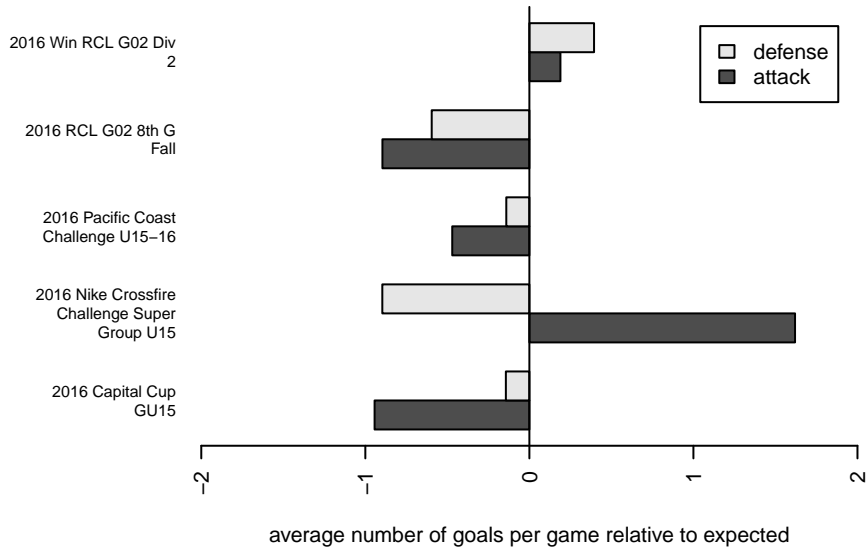

## Blackhills FC Black G02

Blackhills FC  
 Olympia, WA  
 G02 total strength=1754  
 attack=32.86 defense=22.64  
 fall league = RCL G02 8th G Fall  
 spr league = Win RCL G02 Div 2

alt names used:  
 Blackhills FC 8 G02  
 BLACKHILLS FC G 02 BLACK A (WA)  
 Blackhills FC G02 Black A  
 Blackhills FC G02 Black  
 Blackhills FC G02 Black A  
 Blackhills FC G02 Black A

**attack and defense variance (black dot)  
relative to other teams  
and top 10 in region**

**attack and defense rating  
relative to others at age  
and all opponents in last 13 months**

**Performance relative to 13 month average**