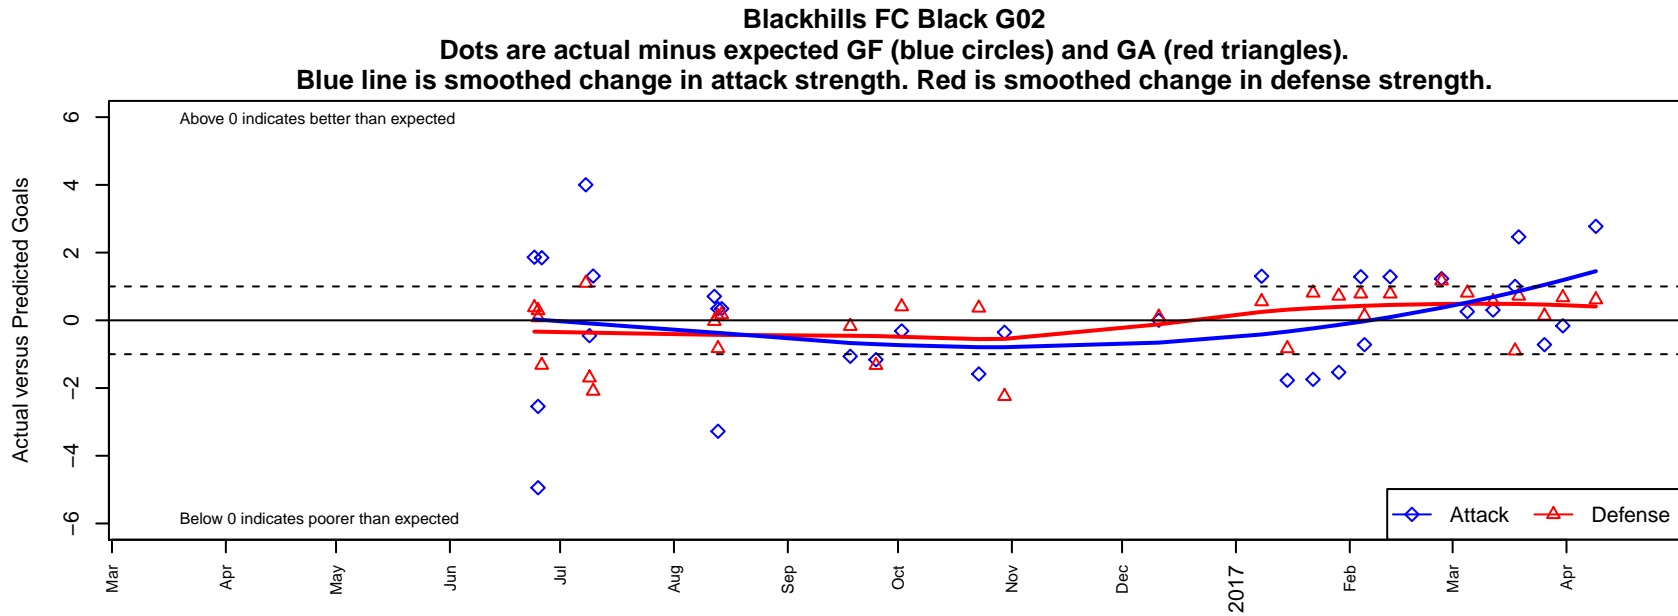

## Blackhills FC Black G02

Blackhills FC  
 Olympia, WA  
 G02 total strength=1754  
 attack=32.86 defense=22.64  
 fall league = RCL G02 8th G Fall  
 spr league = Win RCL G02 Div 2

alt names used:  
 Blackhills FC 8 G02  
 BLACKHILLS FC G 02 BLACK A (WA)  
 Blackhills FC G02 Black A  
 Blackhills FC G02 Black  
 Blackhills FC G02 Black A  
 Blackhills FC G02 Black A

**attack and defense variance (black dot)  
relative to other teams  
and top 10 in region**

**attack and defense rating  
relative to others at age  
and all opponents in last 13 months**

**Performance relative to 13 month average**