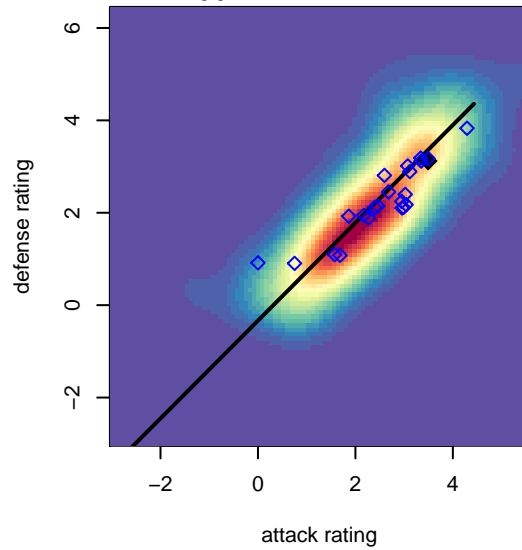

## Blackhills FC Black G02

Blackhills FC  
 Olympia, WA  
 G02 total strength=1754  
 attack=32.86 defense=22.64  
 fall league = RCL G02 8th G Fall  
 spr league = Win RCL G02 Div 2

alt names used:  
 Blackhills FC 8 G02  
 BLACKHILLS FC G 02 BLACK A (WA)  
 Blackhills FC G02 Black A  
 Blackhills FC G02 Black  
 Blackhills FC G02 Black A  
 Blackhills FC G02 Black A

**attack and defense variance (black dot)  
relative to other teams  
and top 10 in region**

**attack and defense rating  
relative to others at age  
and all opponents in last 13 months**

**Performance relative to 13 month average**